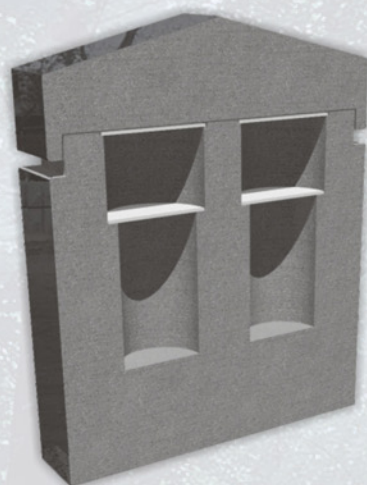

Many families are choosing cremation and are looking for options other than a community columbarium for their loved ones or themselves. They desire a tribute that is as unique and special as the individual who they wish to remember.

Rock of Ages has created special cremains memorials to provide these families with a more traditional and personal memorial. These memorials have niches integrated in cubes, benches, upright designs, or private family columbaria. In every case these designs are practical, aesthetically pleasing and secure alternatives.

Rock of Ages has been in operation since 1885 in quarrying and manufacturing. As a result, there is a strong thread of tradition that binds generations of craftsmen together to assure you an ideal tribute to your loved ones.

A memorial crafted by Rock of Ages is an enduring symbol of dedicated craftsmanship.

Whether you chose to have the cremains of your loved one placed directly into the niche or interred with an urn, Rock of Ages will design a memorial to fit your requirements.

Safety is a priority when it comes to your loved ones. We will be pleased to show you the Rock of Ages locking device that will bring you peace of mind.

Cross-Sections